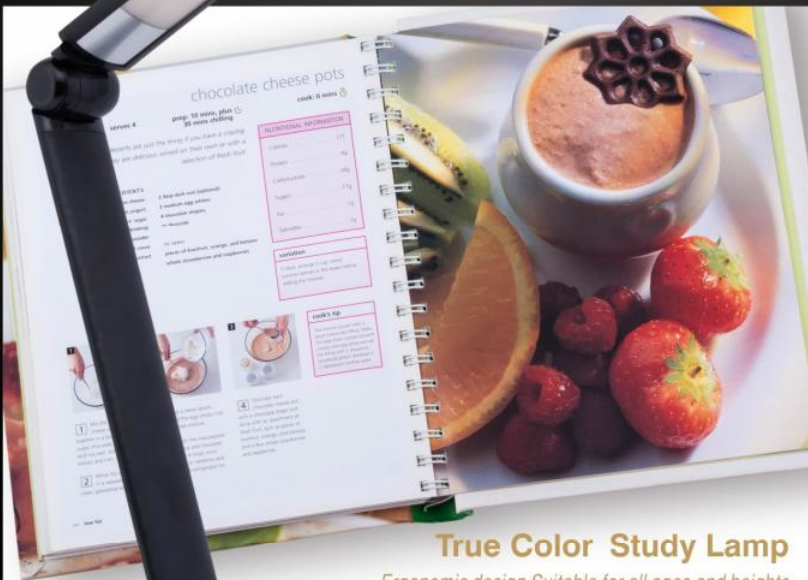

True Color Study Lamp

www.crystallinlighting.com

The world's first high color rendering CRI>97

Crystallin[®]
GOLD 97

UV Cut | Comfortable | True Color

True Color Study Lamp

True Color Study Lamp

*Ergonomic design Suitable for all ages and heights
Multi-angle rotation of the lamp to adjust the lighting direction flexibly
International Certification Complete elimination
of harmful blue and ultraviolet rays
4000K warm white light without glare no shadows protect eyesight
Super high color rendering CRI>97
Faithfully present Object color*

A brand

*The body is weak
It is overturned when adjusting the height
The card is fixed to be folded
The body is broken when it is not careful
Excessive bright spots
Flicker glare Overlap serious color difference
Can cause eye fatigue and affect eyesight*