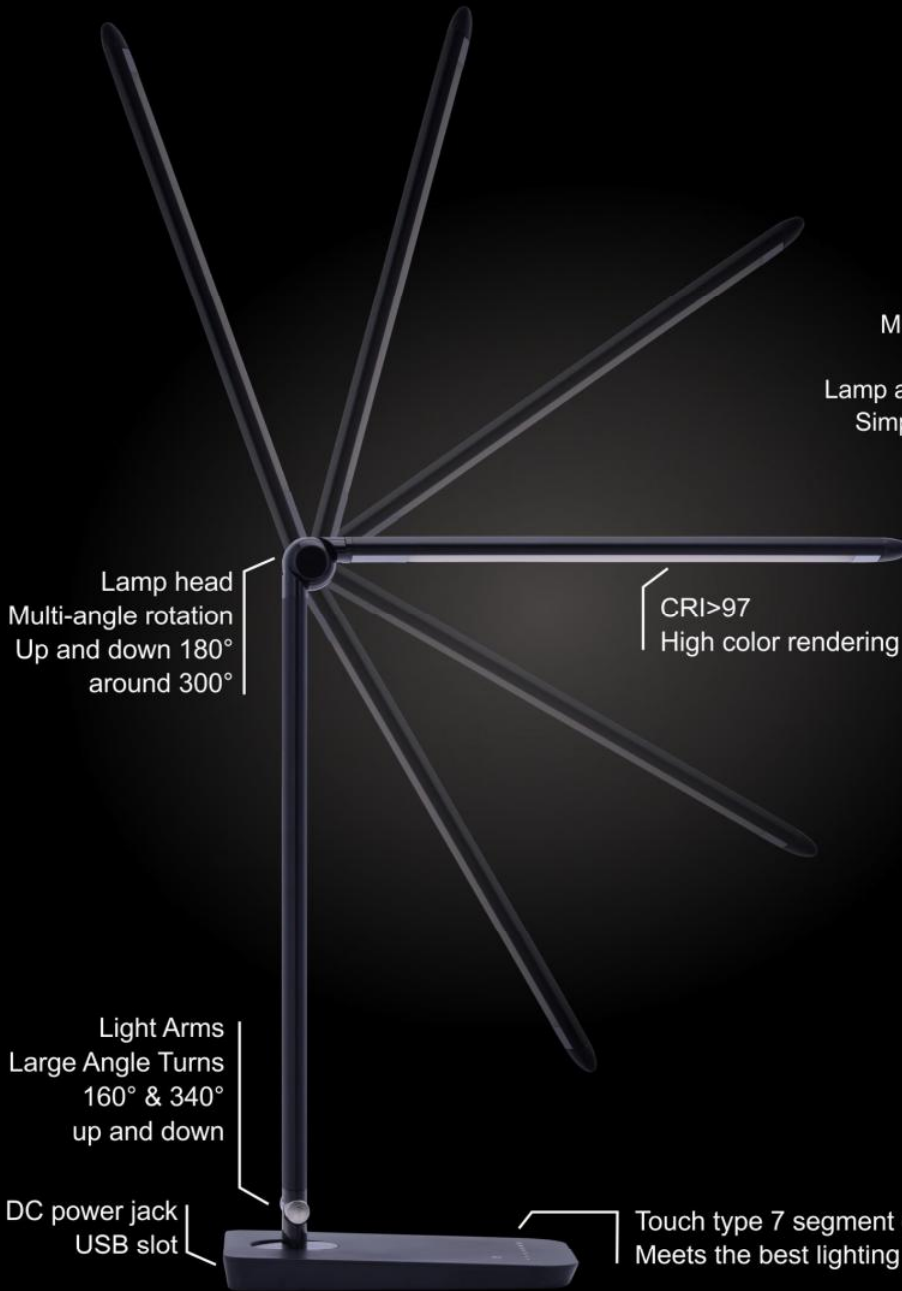

Comfortable / Smooth & Uniform Light
No Harsh Glare, Better for Your Eyes

True Color / CRI>97 High color rendering

Power 12watt (Touch Switch 7 position Dimming, USB Port)

Input Voltage AC 110-240V

Illuminance 500Lumen/ 1,200Lux

Beam Angle 120

Materials Al+ABS

Dimension 345*295*45mm

Weight 1.22Kg

Warranty 1.5 Year

LightPolymers
Light Management Through Chemistry™

The world's first high color rendering CRI>97

Crystallin[®]
GOLD 97

Body adjustment multi-angle

Ergonomic design to adapt to different ages and heights

Multi-angle rotation of the lamp to adjust the lighting direction flexibly

Lamp arms can be folded horizontally completely

True Color Study Lamp

www.crystallinlighting.com

The world's first high color rendering CRI>97

Crystallin[®]
GOLD 97

UV Cut | Comfortable | True Color

True Color Study Lamp

True Color Study Lamp

*Ergonomic design Suitable for all ages and heights
Multi-angle rotation of the lamp to adjust the lighting direction flexibly
International Certification Complete elimination
of harmful blue and ultraviolet rays
4000K warm white light without glare no shadows protect eyesight
Super high color rendering CRI>97
Faithfully present Object color*